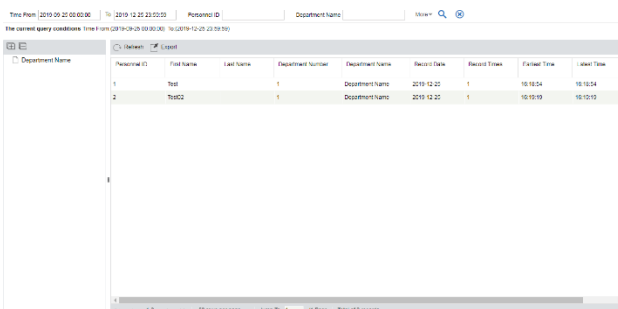

WEB BASED SECURITY ACCESS PLATFORM

BIOACCESS

BioAccess is a web based management platform that provides full featured functionality including: User Management, Access Control, Attendance Management, Video Surveillance, Temperature Detection and Management

MASK & TEMPERATURE MONITORING

ACCESS CONTROL REAL TIME MONITORING

ATTENDANCE REPORTS

FEATURES

ACCESS CONTROL

- Automatic alarm notification
- Anti-Passback
- Door status real-time monitoring
- 255 Time Zones – Define different access timings for different days of the week and public holidays
- Holiday Management
- Remote Unlock/Lock
- Schedule export of transaction records and email to specified addresses

TIME & ATTENDANCE

- Flexible shift scheduling
- Supports multiple devices acting as attendance points
- Schedule attendance report to email to administrator

MASK & TEMPERATURE DETECTION

- Only allow access if user is wearing a mask and has a temperature below the defined temperature threshold
- Export temperature/mask logs
- Include temperature in attendance reports