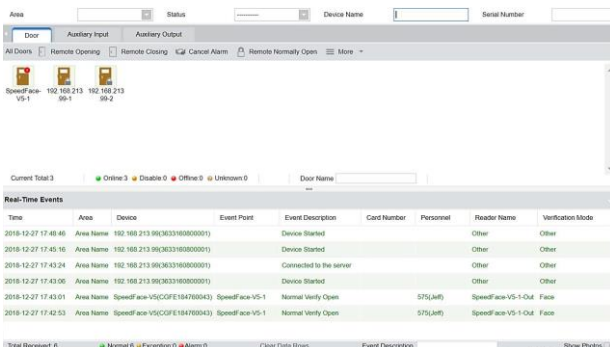

WEB BASED SECURITY ACCESS PLATFORM

BIOACCESS

BioAccess is a web based management platform that provides full featured functionality including: User Management, Access Control, Attendance Management, Video Surveillance, Temperature Detection and Management

MASK & TEMPERATURE MONITORING

ACCESS CONTROL REAL TIME MONITORING

ATTENDANCE REPORTS

FEATURES

ACCESS CONTROL

- Automatic alarm notification
- Anti-Passback
- Door status real-time monitoring
- 255 Time Zones – Define different access timings for different days of the week and public holidays
- Holiday Management
- Remote Unlock/Lock
- Schedule export of transaction records and email to specified addresses

TIME & ATTENDANCE

- Flexible shift scheduling
- Supports multiple devices acting as attendance points
- Schedule attendance report to email to administrator

MASK & TEMPERATURE DETECTION

- Only allow access if user is wearing a mask and has a temperature below the defined temperature threshold
- Export temperature/mask logs
- Include temperature in attendance reports