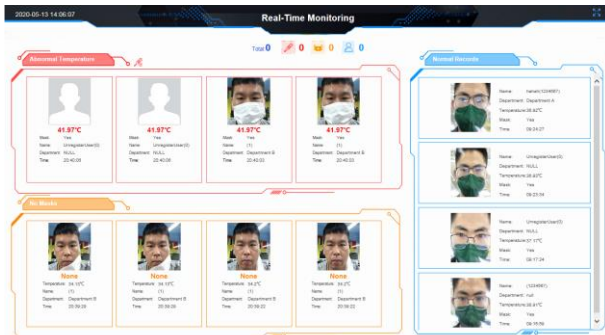

WEB BASED SECURITY ACCESS PLATFORM

BIOACCESS

BioAccess is a web based management platform that provides full featured functionality including: User Management, Access Control, Attendance Management, Video Surveillance, Temperature Detection and Management

MASK & TEMPERATURE MONITORING

ACCESS CONTROL REAL TIME MONITORING

ATTENDANCE REPORTS

FEATURES

ACCESS CONTROL

- Automatic alarm notification
- Anti-Passback
- Door status real-time monitoring
- 255 Time Zones – Define different access timings for different days of the week and public holidays
- Holiday Management
- Remote Unlock/Lock
- Schedule export of transaction records and email to specified addresses

TIME & ATTENDANCE

- Flexible shift scheduling
- Supports multiple devices acting as attendance points
- Schedule attendance report to email to administrator

MASK & TEMPERATURE DETECTION

- Only allow access if user is wearing a mask and has a temperature below the defined temperature threshold
- Export temperature/mask logs
- Include temperature in attendance reports